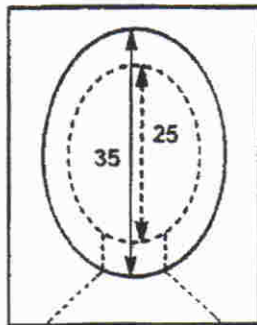

PHOTOGRAPH REQUIREMENTS

1 recent passport colour photograph of **excellent** quality. The photo should measure 35 x 45 mm and **white** background. The length of the face (hair included) should not be smaller than 25 mm or longer than 35 mm. A photo with shadows or color changes is **not** acceptable.

Remarks :
Mouth should be closed (no teeth visible).
No glasses, no hats.